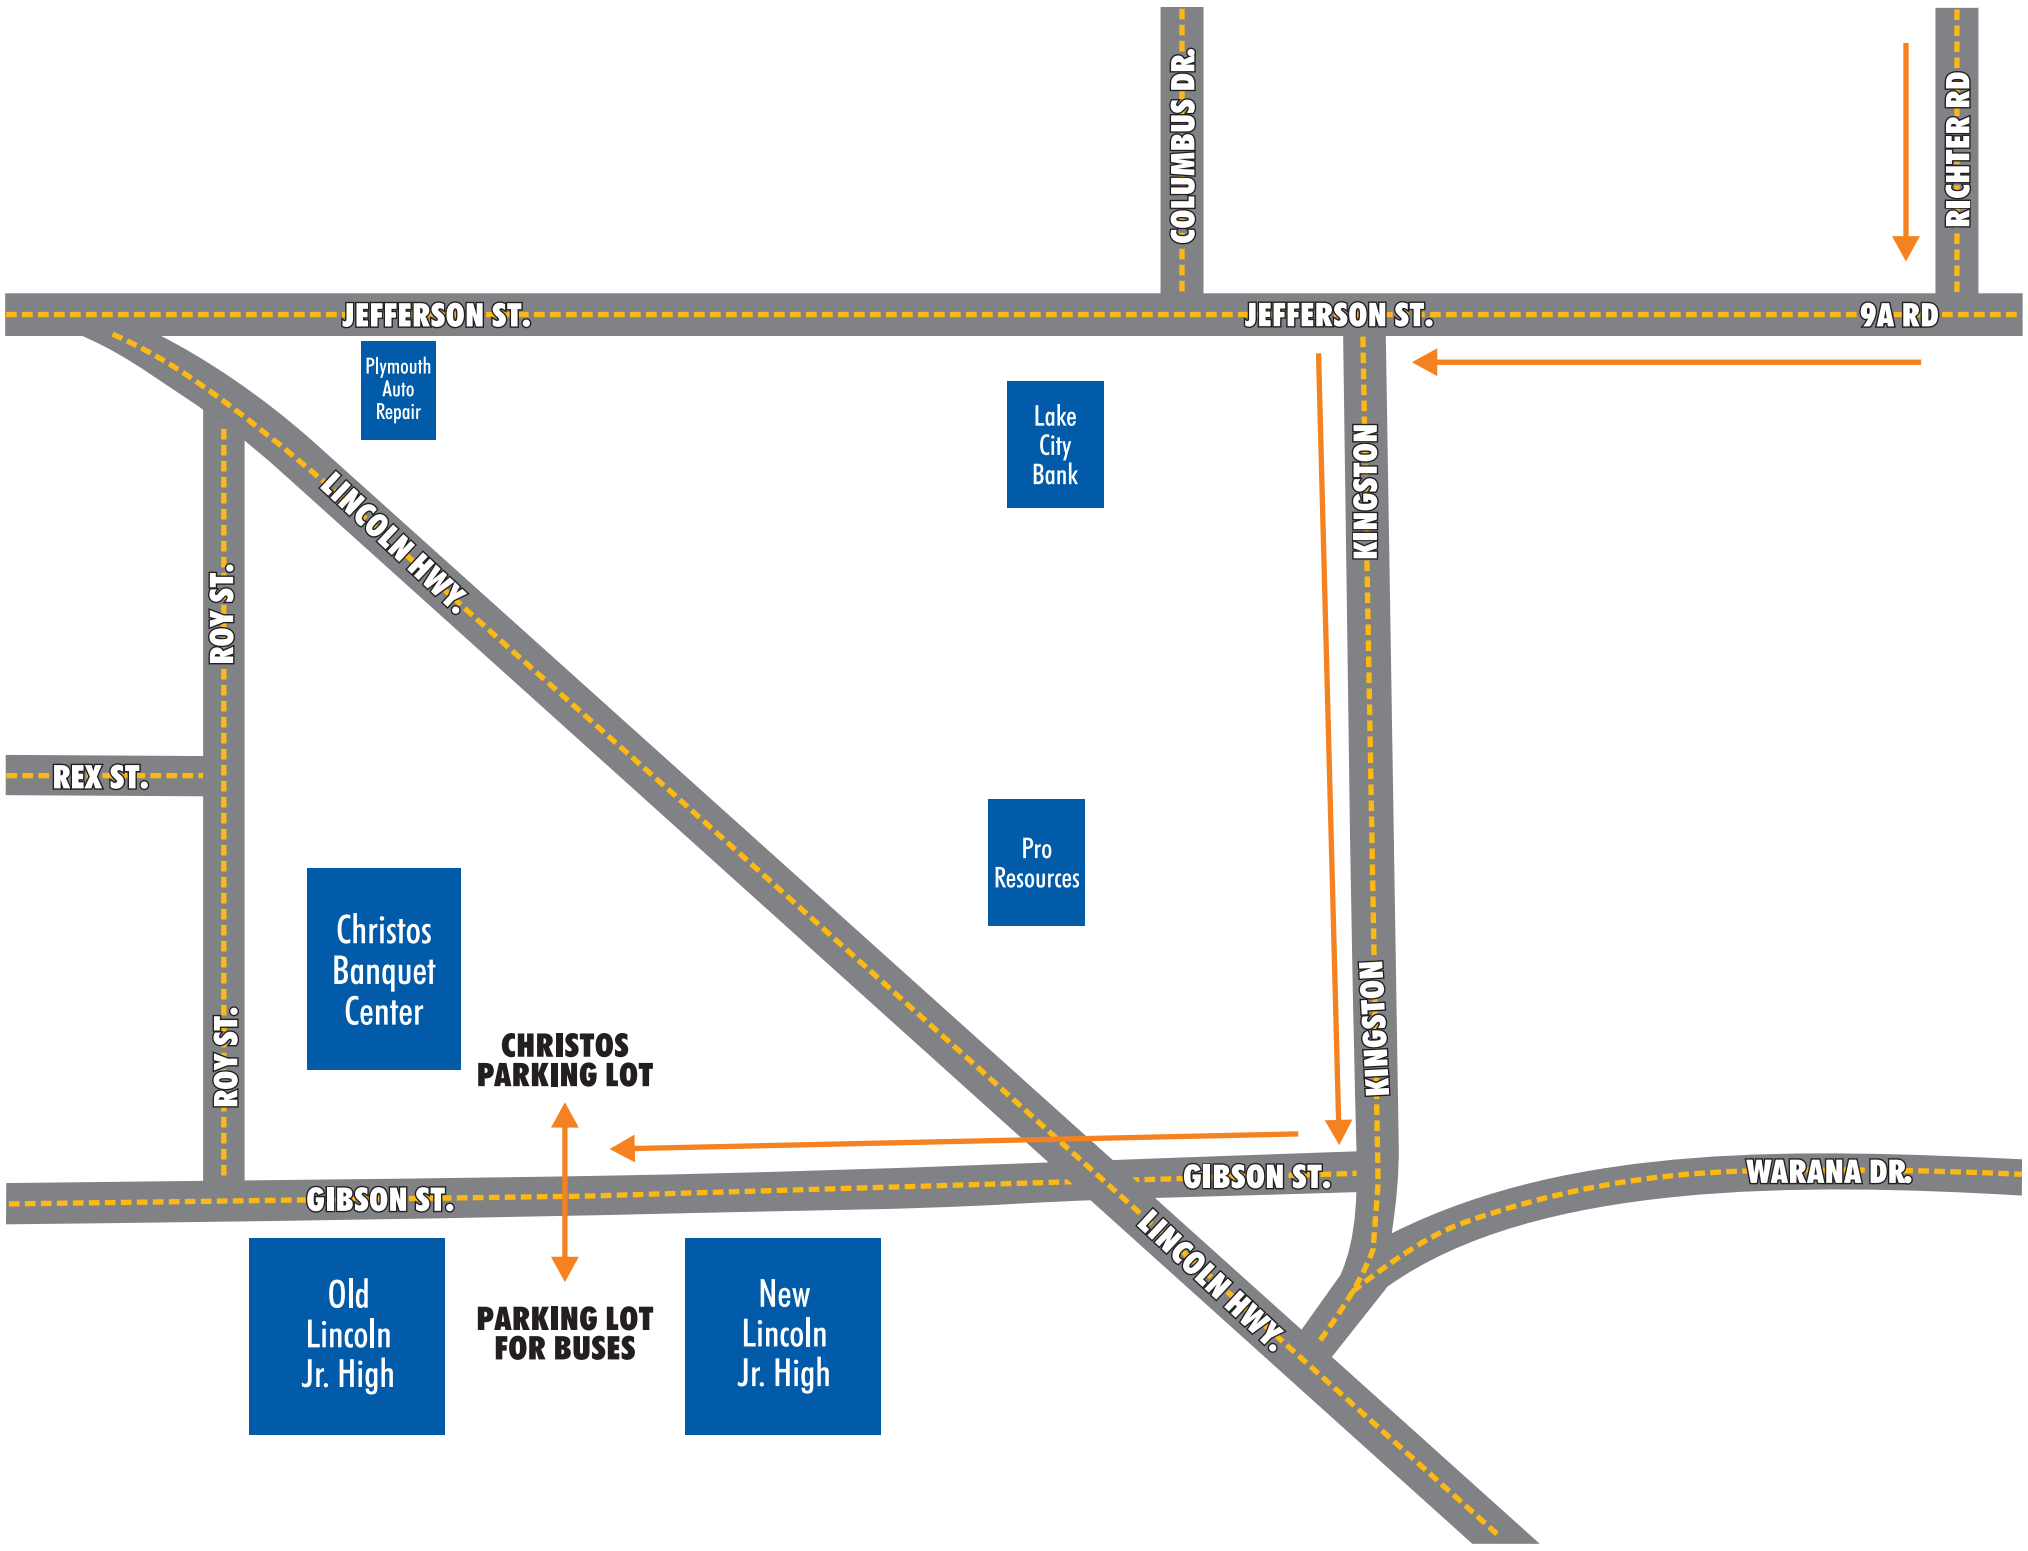

PARADE SET UP MAP

X Denotes Security

ALL PARADE PARTICIPANTS
(Except Bands)

See Reverse Side

JEFFERSON ST.

JEFFERSON ST.

9A RD

Plymouth
Auto
Repair

Lake
City
Bank

Pro
Resources

Christos
Banquet
Center

**CHRISTOS
PARKING LOT**

Old
Lincoln
Jr. High

**PARKING LOT
FOR BUSES**

New
Lincoln
Jr. High

ROY ST.

ROY ST.

REX ST.

GIBSON ST.

GIBSON ST.

LINCOLN HWY.

KINGSTON

KINGSTON

WARANA DR.